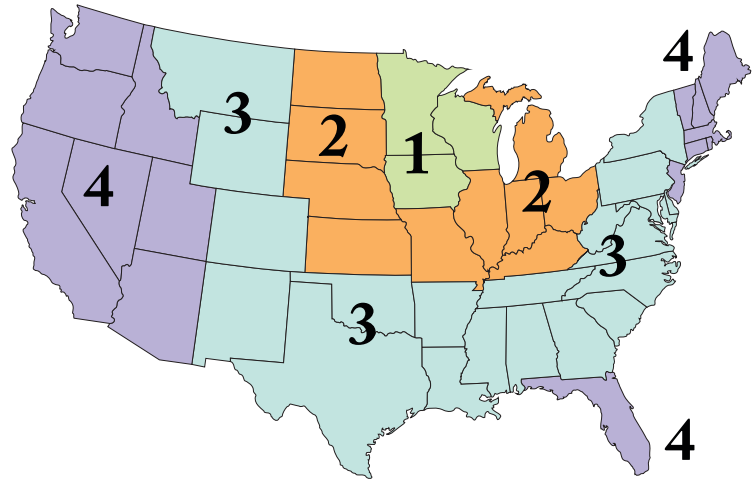

HOW TO DETERMINE YOUR SHIPPING COSTS

1. Add the shipping weights of the items in your order (other side).
2. Find your shipping zone on the map (if you are shipping to Alaska, Hawaii, or Canada, call 1-800-248-8239 for information).
3. Use the Direct Shipping Charges Table below to find the correct weight being shipped and your shipping zone for your total shipping cost

NOTE: If the weight of your order is 200 pounds or greater, multiply the total weight being shipped by the correct rate per pound found on the last line of the Direct Shipping Charges table below.

UPS SHIPPING ZONES

HERE ARE SOME EXAMPLES:

Shipments weighing less than 200 lbs. Shipment to New York. Refer to map and the corresponding shipping zone chart. New York is in Zone 3. Add the weight of the following individual packages weighing 68 lbs. + 11 lbs. = 79 lbs. Zone 3 shipping cost = $48.05.

Shipments weighing more than 200 lbs. Shipment to New York. Refer to map and the corresponding shipping zone chart. New York is in Zone 3. Add the weight of all packages to be shipped. See last row of Direct Shipping Charges table. Example: 215 lbs. x the rate per pound ($0.49) = $105.35 shipping cost.

Save with Spee-Dee delivery! Customers in Minnesota, North Dakota, South Dakota, Wisconsin, Iowa, and portions of Nebraska and Illinois — ask if our Spee-Dee delivery option is available in your area. You could save BIG on shipping! **QUESTIONS? CALL US at 1-800-248-8239**